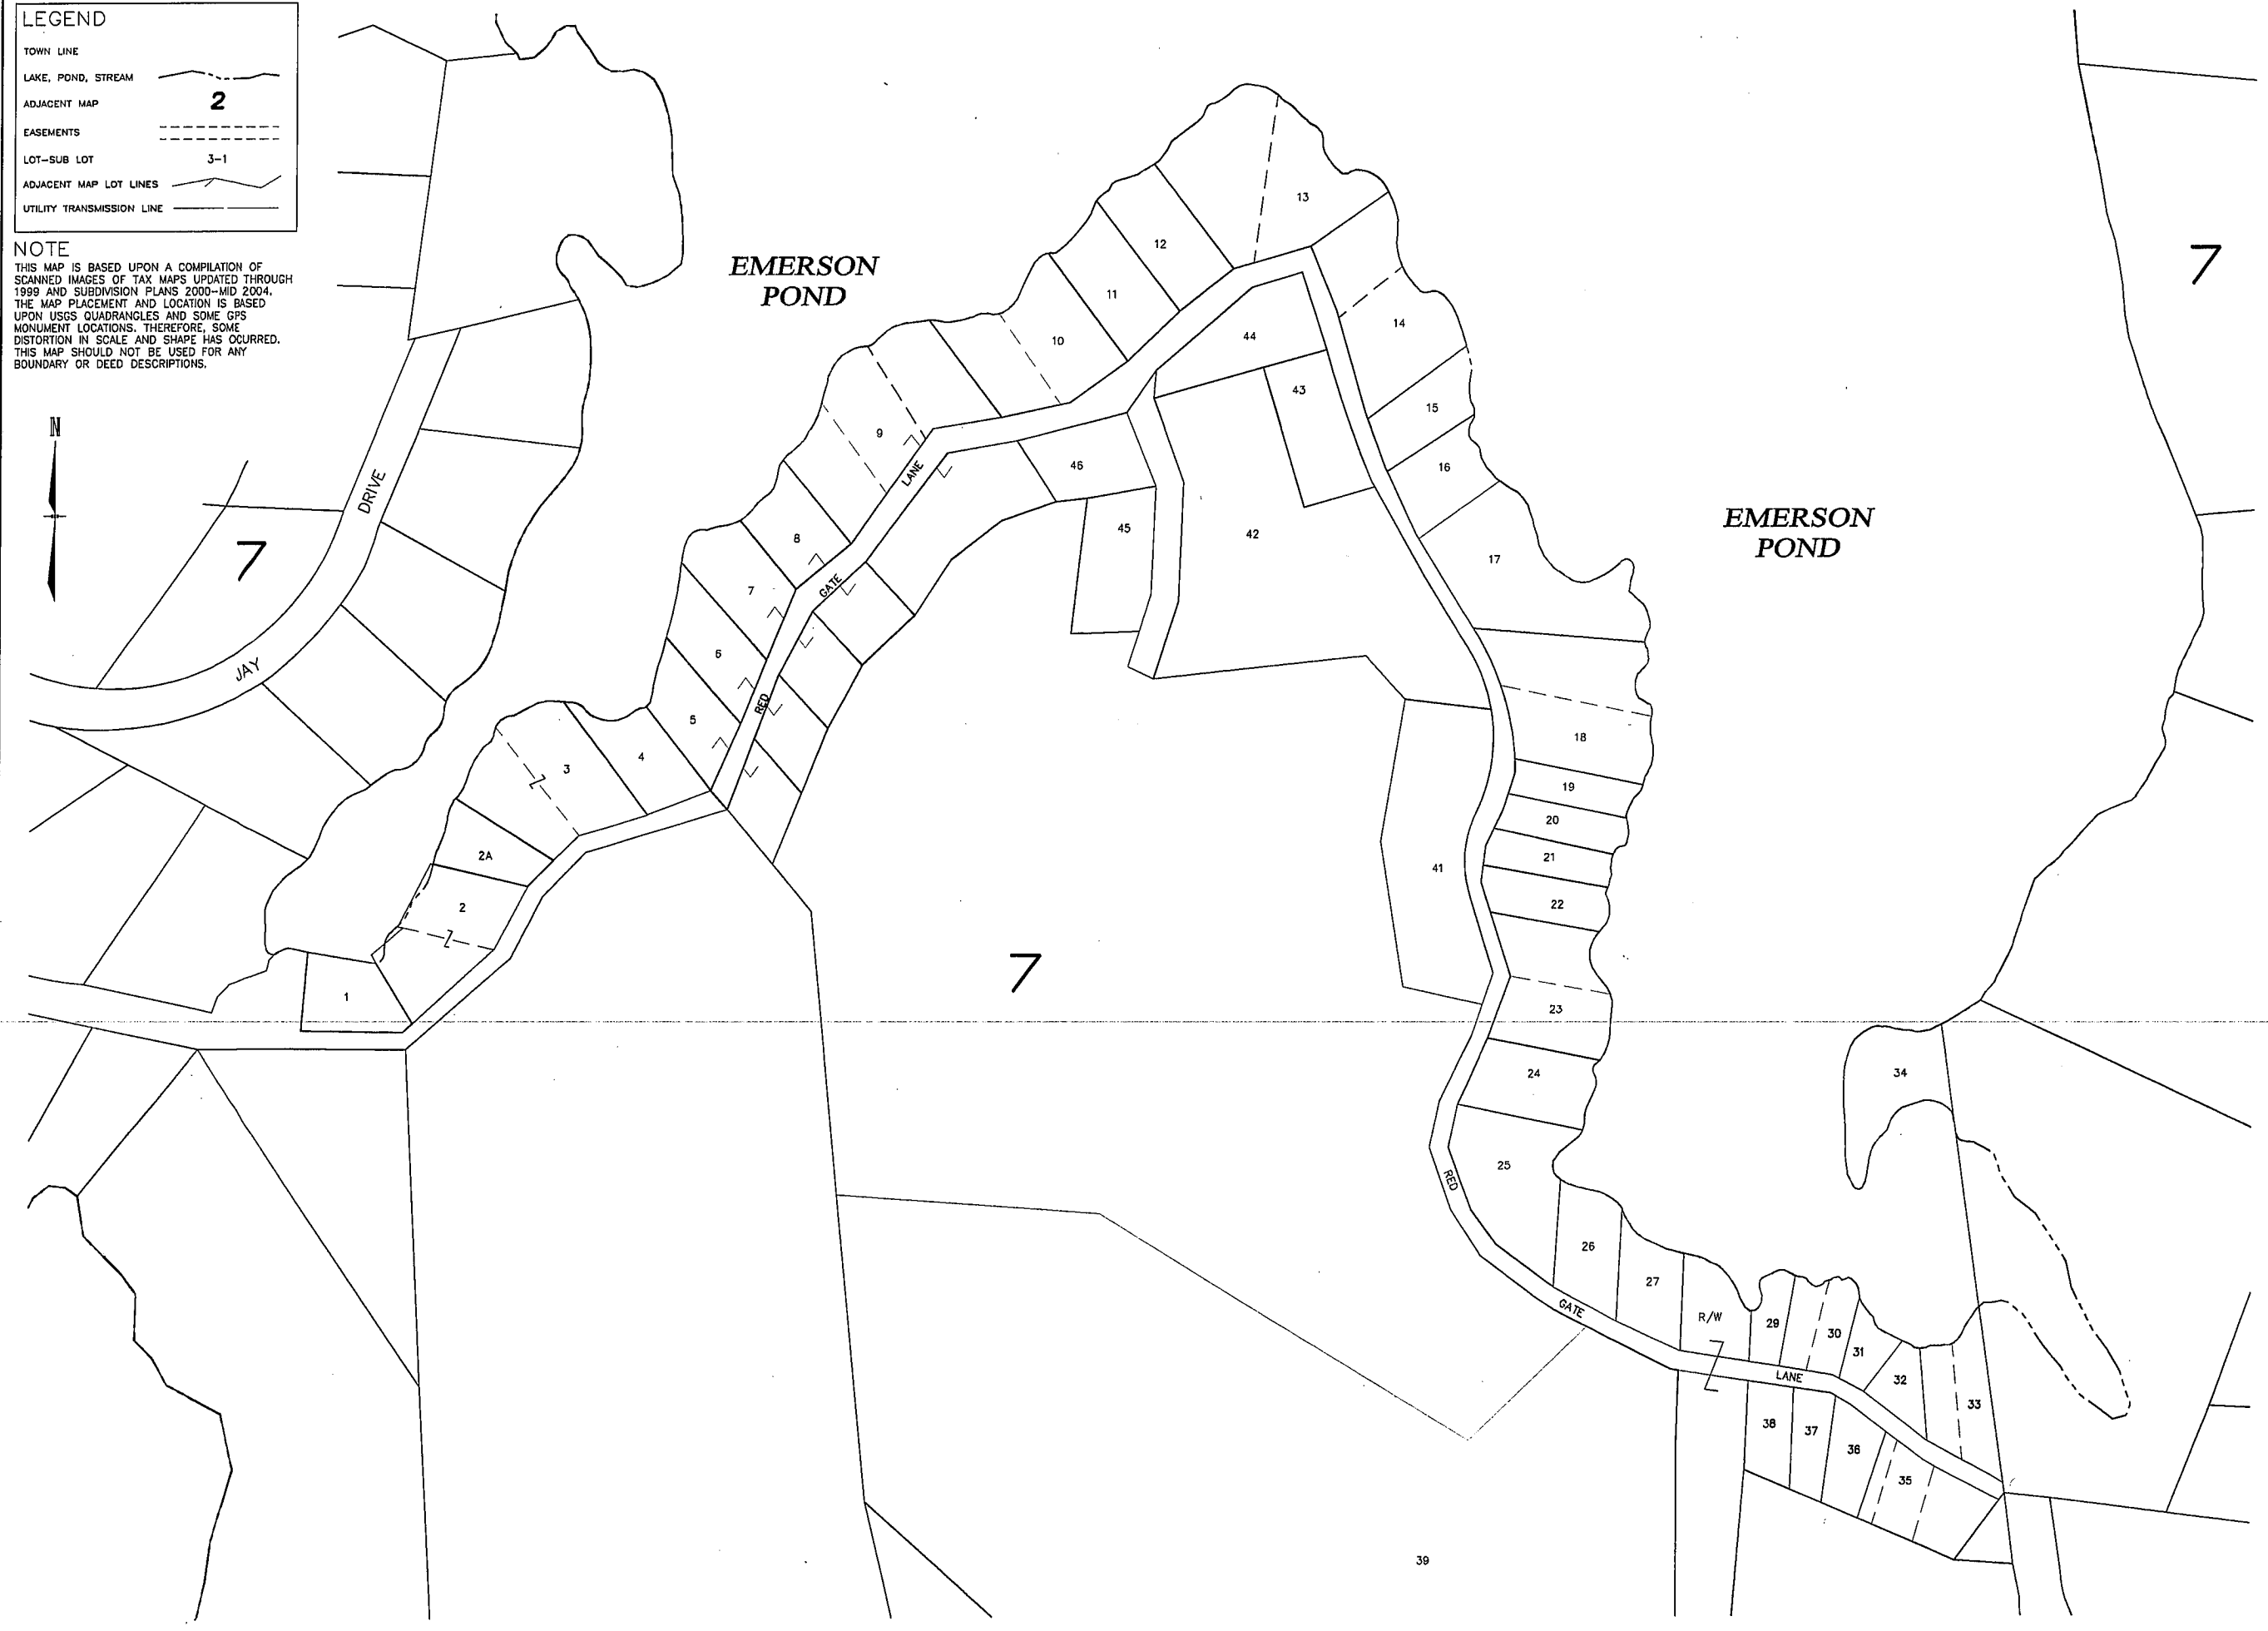

LEGEND

- TOWN LINE
- LAKE, POND, STREAM
- ADJACENT MAP **2**
- EASEMENTS
- LOT-SUB LOT **3-1**
- ADJACENT MAP LOT LINES
- UTILITY TRANSMISSION LINE

NOTE
 THIS MAP IS BASED UPON A COMPILATION OF
 SCANNED IMAGES OF TAX MAPS UPDATED THROUGH
 1999 AND SUBDIVISION PLANS 2000-MID 2004.
 THE MAP PLACEMENT AND LOCATION IS BASED
 UPON USGS QUADRANGLES AND SOME GPS
 MONUMENT LOCATIONS, THEREFORE, SOME
 DISTORTION IN SCALE AND SHAPE HAS OCCURRED.
 THIS MAP SHOULD NOT BE USED FOR ANY
 BOUNDARY OR DEED DESCRIPTIONS.

DATED: August 2004
 REVISED: April 2005
 June 2005
 CURRENT TO:
 APRIL 1, 2009

SCALE: 1"=100'±
 CADFILE: 82290 base

PROPERTY
 MAP
 34